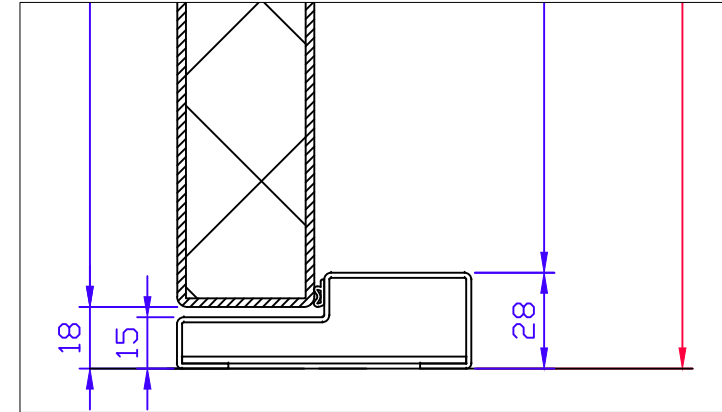

THRESHOLD OPTIONS FOR SINGLE ACTION DOORS

WITHOUT

AUTOMATIC SPRING SEAL F30/dB30

DOUBLE WIPE SEAL

GRP-THRESHOLD (normal)

GRP-THRESHOLD (low)

S/S THRESHOLD

FLAT S/S THRESHOLD

S/S PLATE 5mm

S/S TUBE THRESHOLD