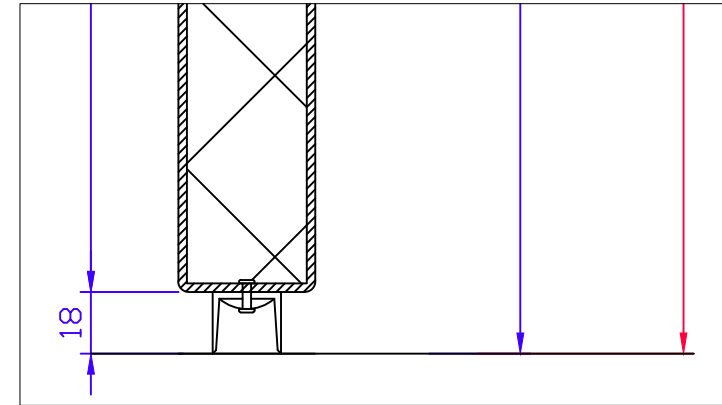

THRESHOLD OPTIONS FOR SINGLE ACTION DOORS

WITHOUT

AUTOMATIC SPRING SEAL F30/dB30

DOUBLE WIPE SEAL

GRP-THRESHOLD (normal)

GRP-THRESHOLD (low)

S/S THRESHOLD

FLAT S/S THRESHOLD

S/S PLATE 5mm

S/S TUBE THRESHOLD