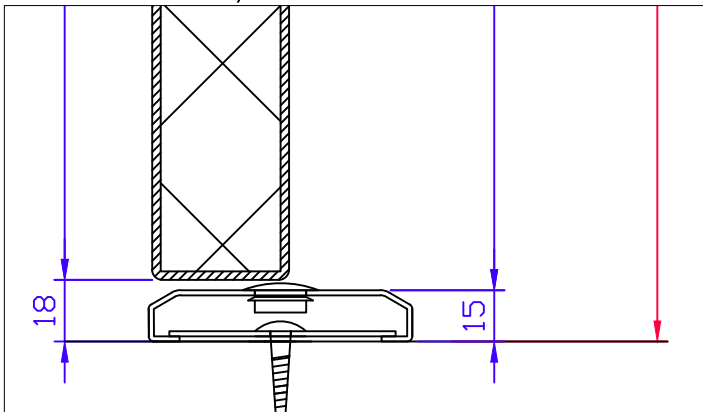

THRESHOLD OPTIONS FOR SINGLE ACTION DOORS

WITHOUT

AUTOMATIC SPRING SEAL F30/dB30

DOUBLE WIPE SEAL

GRP-THRESHOLD (normal)

GRP-THRESHOLD (low)

S/S THRESHOLD

FLAT S/S THRESHOLD

S/S PLATE 5mm

S/S TUBE THRESHOLD