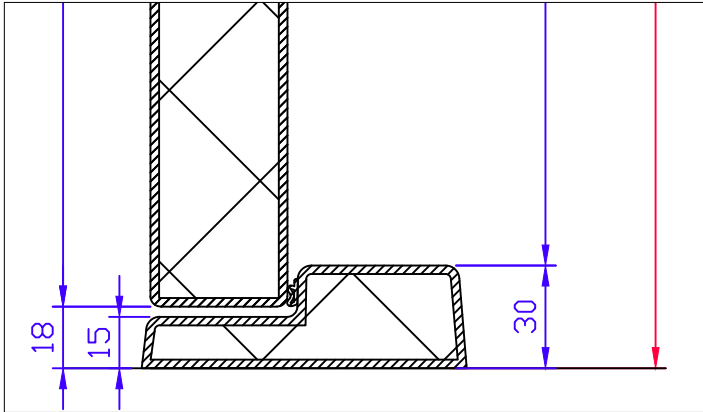

THRESHOLD OPTIONS FOR SINGLE ACTION DOORS

WITHOUT

AUTOMATIC SPRING SEAL F30/dB30

DOUBLE WIPE SEAL

GRP-THRESHOLD (normal)

GRP-THRESHOLD (low)

S/S THRESHOLD

FLAT S/S THRESHOLD

S/S PLATE 5mm

S/S TUBE THRESHOLD