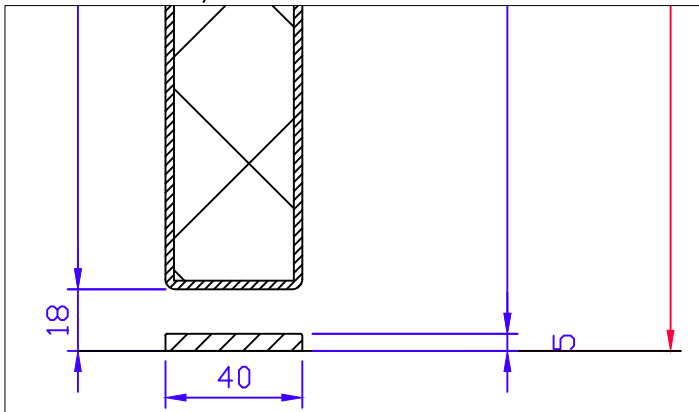

THRESHOLD OPTIONS FOR SINGLE ACTION DOORS

WITHOUT

AUTOMATIC SPRING SEAL F30/dB30

DOUBLE WIPE SEAL

GRP-THRESHOLD (normal)

GRP-THRESHOLD (low)

S/S THRESHOLD

FLAT S/S THRESHOLD

S/S PLATE 5mm

S/S TUBE THRESHOLD