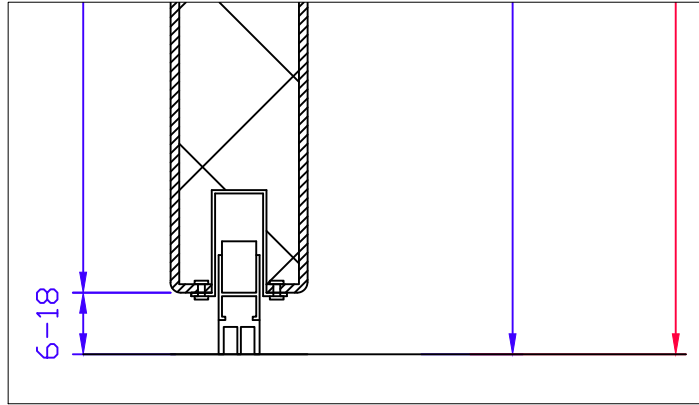

THRESHOLD OPTIONS FOR SINGLE ACTION DOORS

WITHOUT

AUTOMATIC SPRING SEAL F30/dB30

DOUBLE WIPE SEAL

GRP-THRESHOLD (normal)

GRP-THRESHOLD (low)

S/S THRESHOLD

FLAT S/S THRESHOLD

S/S PLATE 5mm

S/S TUBE THRESHOLD