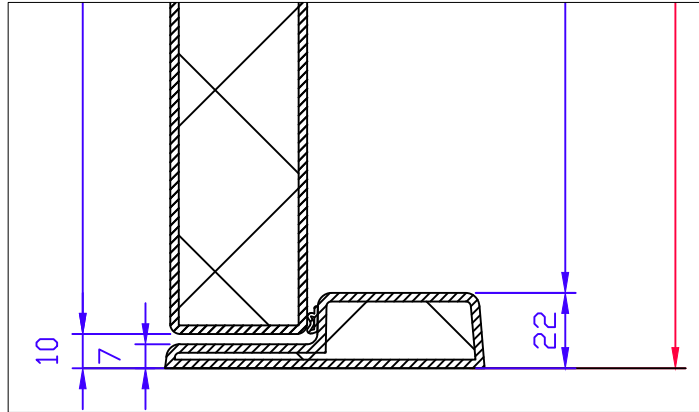

THRESHOLD OPTIONS FOR SINGLE ACTION DOORS

WITHOUT

AUTOMATIC SPRING SEAL F30/dB30

DOUBLE WIPE SEAL

GRP-THRESHOLD (normal)

GRP-THRESHOLD (low)

S/S THRESHOLD

FLAT S/S THRESHOLD

S/S PLATE 5mm

S/S TUBE THRESHOLD