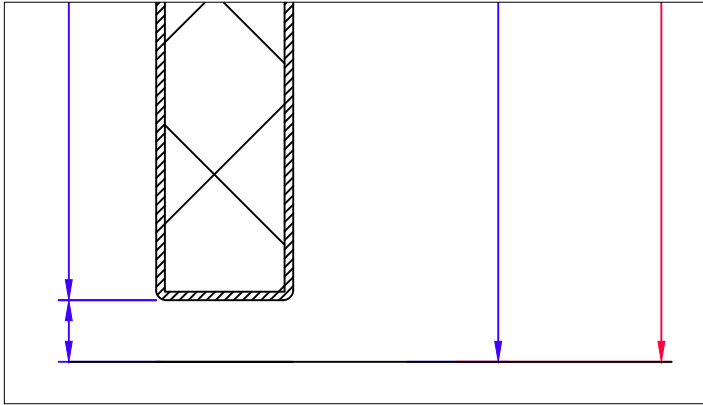

THRESHOLD OPTIONS FOR SINGLE ACTION DOORS

WITHOUT

AUTOMATIC SPRING SEAL F30/dB30

DOUBLE WIPE SEAL

GRP-THRESHOLD (normal)

GRP-THRESHOLD (low)

S/S THRESHOLD

FLAT S/S THRESHOLD

S/S PLATE 5mm

S/S TUBE THRESHOLD