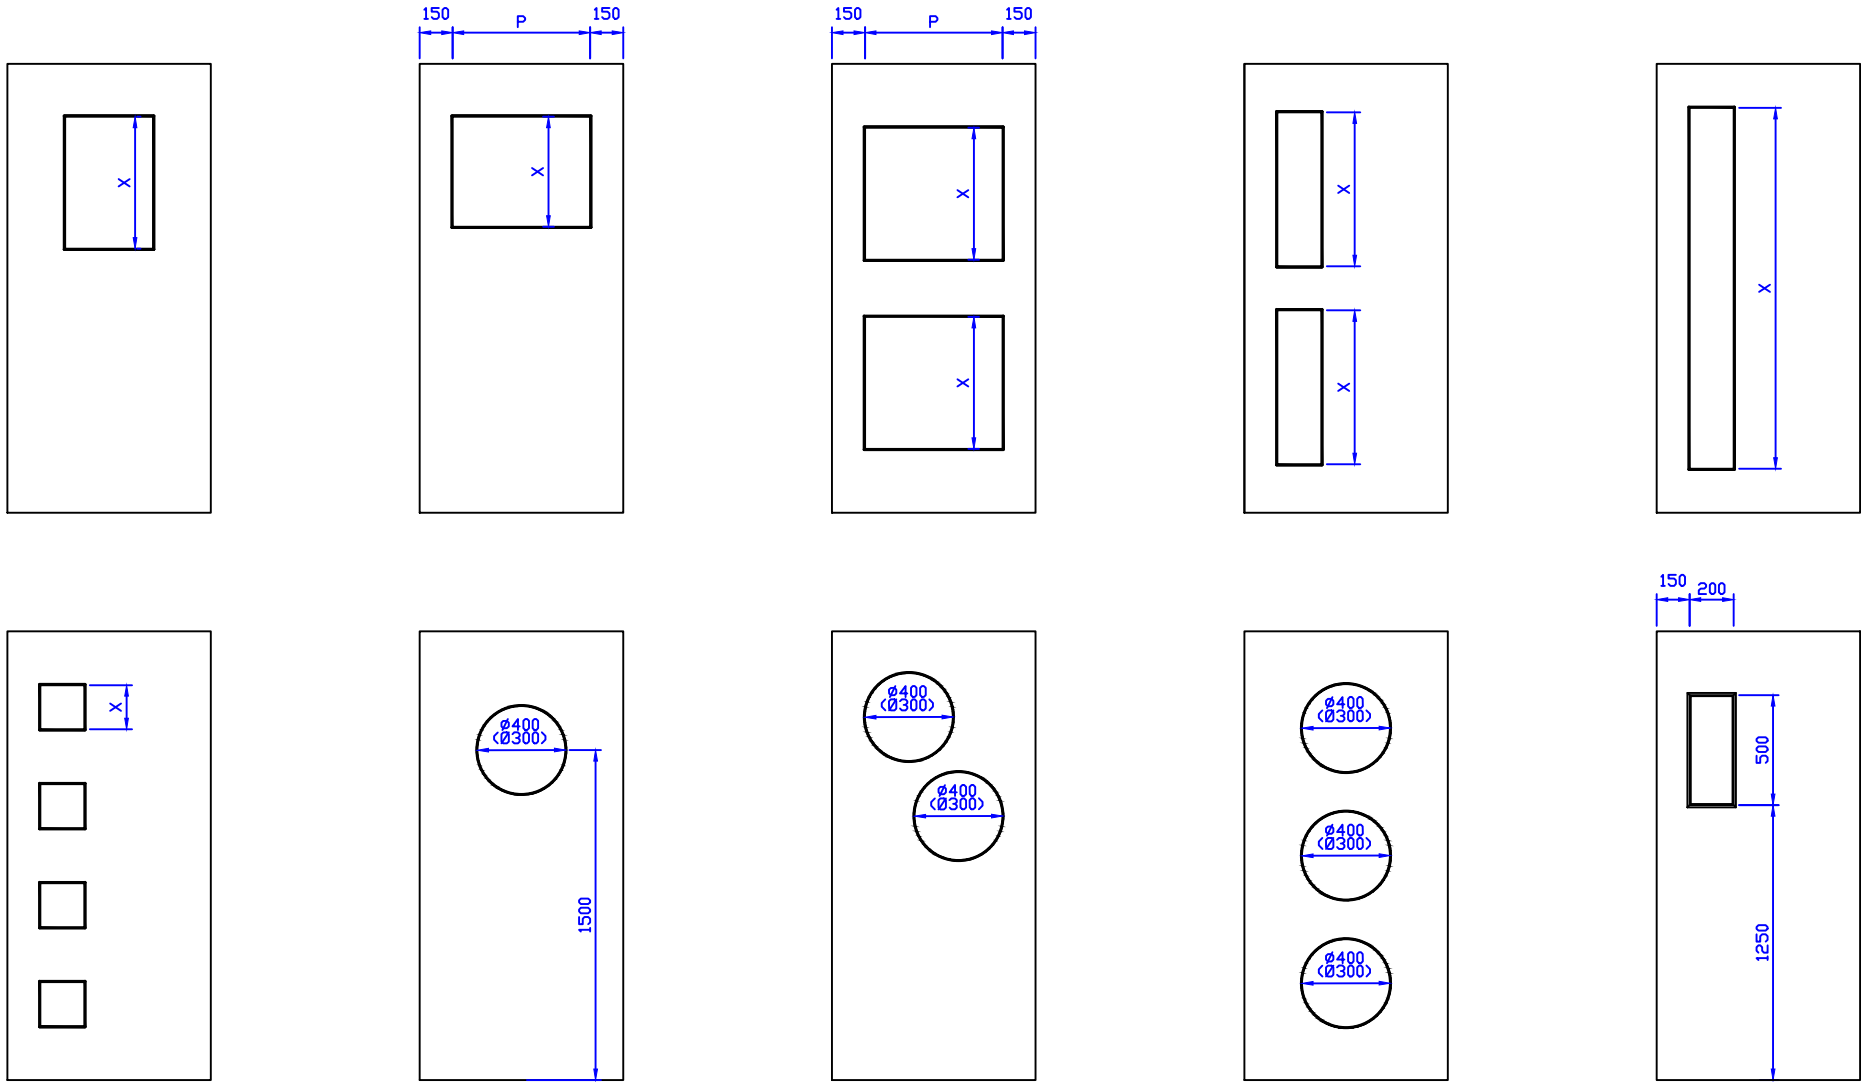

MOST COMMON VISION PANELS OF LAMI-DOORS

The vision panel sizes for the fire rated doors are determined by the fire tests performed. Other vision panel sizes are to be approved by the local fire authorities.

| Door | 7M | 8M | 9M | 10M | 11M | 12M | 13M |
|---|-----|-----|-----|-----|-----|-----|-----|
| P max | 325 | 425 | 525 | 625 | 725 | 825 | 925 |
| x According to customer's specification | | | | | | | |